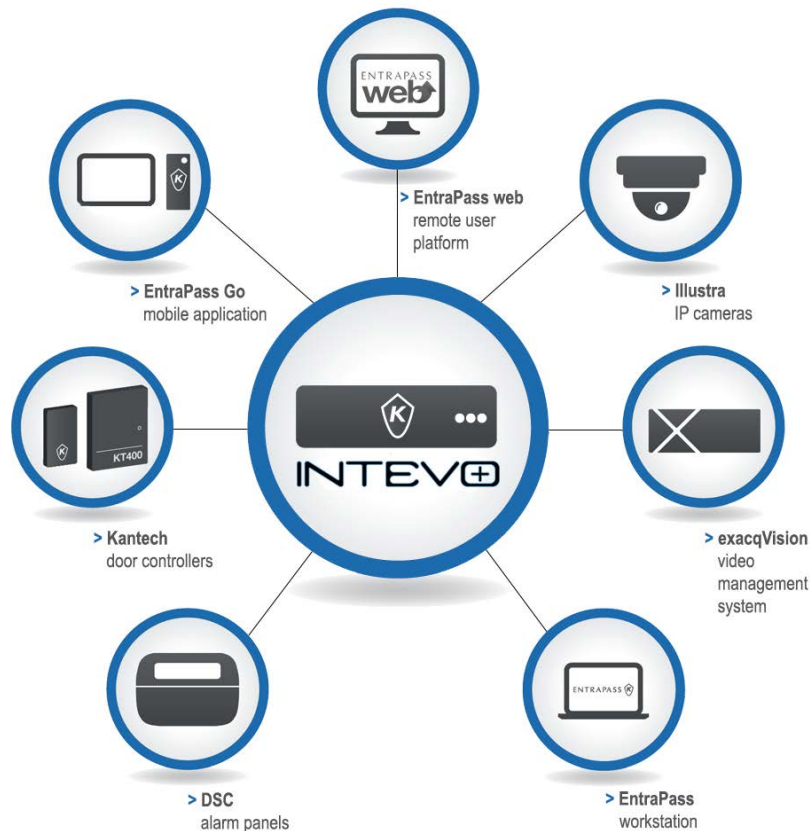

Recommended System Capacities

Recommended maximum capacities for the INTEVO server	
Card Readers	256
Card Users	10,000
Card User Access Levels	250 (per site)
Access Level Combinations	Unlimited
Schedules	100 (per site)
Holidays	366
System Operator Passwords	Unlimited
Operator Security Levels	Unlimited (pre-defined) Concurrent System
Languages	2
Multi-Site Gateways	1
Serial /USB Sites	32
Remote IP Sites	64
Concurrent EntraPass Web and/or go Login	50 (1 included with INTEVO)
Operator Workstations	20 (1 on server & 2 additional (with live video capability) licenses included with INTEVO)
IP Cameras	32

For more information on supported IP video devices, visit: <https://exacq.com/integration/ipcams/>

Integration Capabilities	
Intrusion	DSC Intrusion Panels (HS2016, HS2032, HS2064, HS2128, PC1616, PC1832, PC1864, PC4020)
Video	exacq video management systems, American Dynamics VideoEdge NVR and Intellex