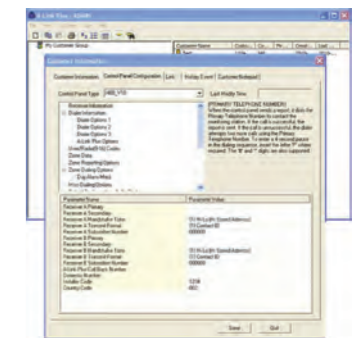

Up to 2 Communications Modules

A-Link Plus Software

Bosch Remote Security Control Plus App

PANEL FEATURES:

- > 8/16 fully programmable zones
- > 1 installer code and 32 users with RF keyfobs
- > 16 wireless devices (on Solution 3000)
- > Partitionable into 2 separate areas