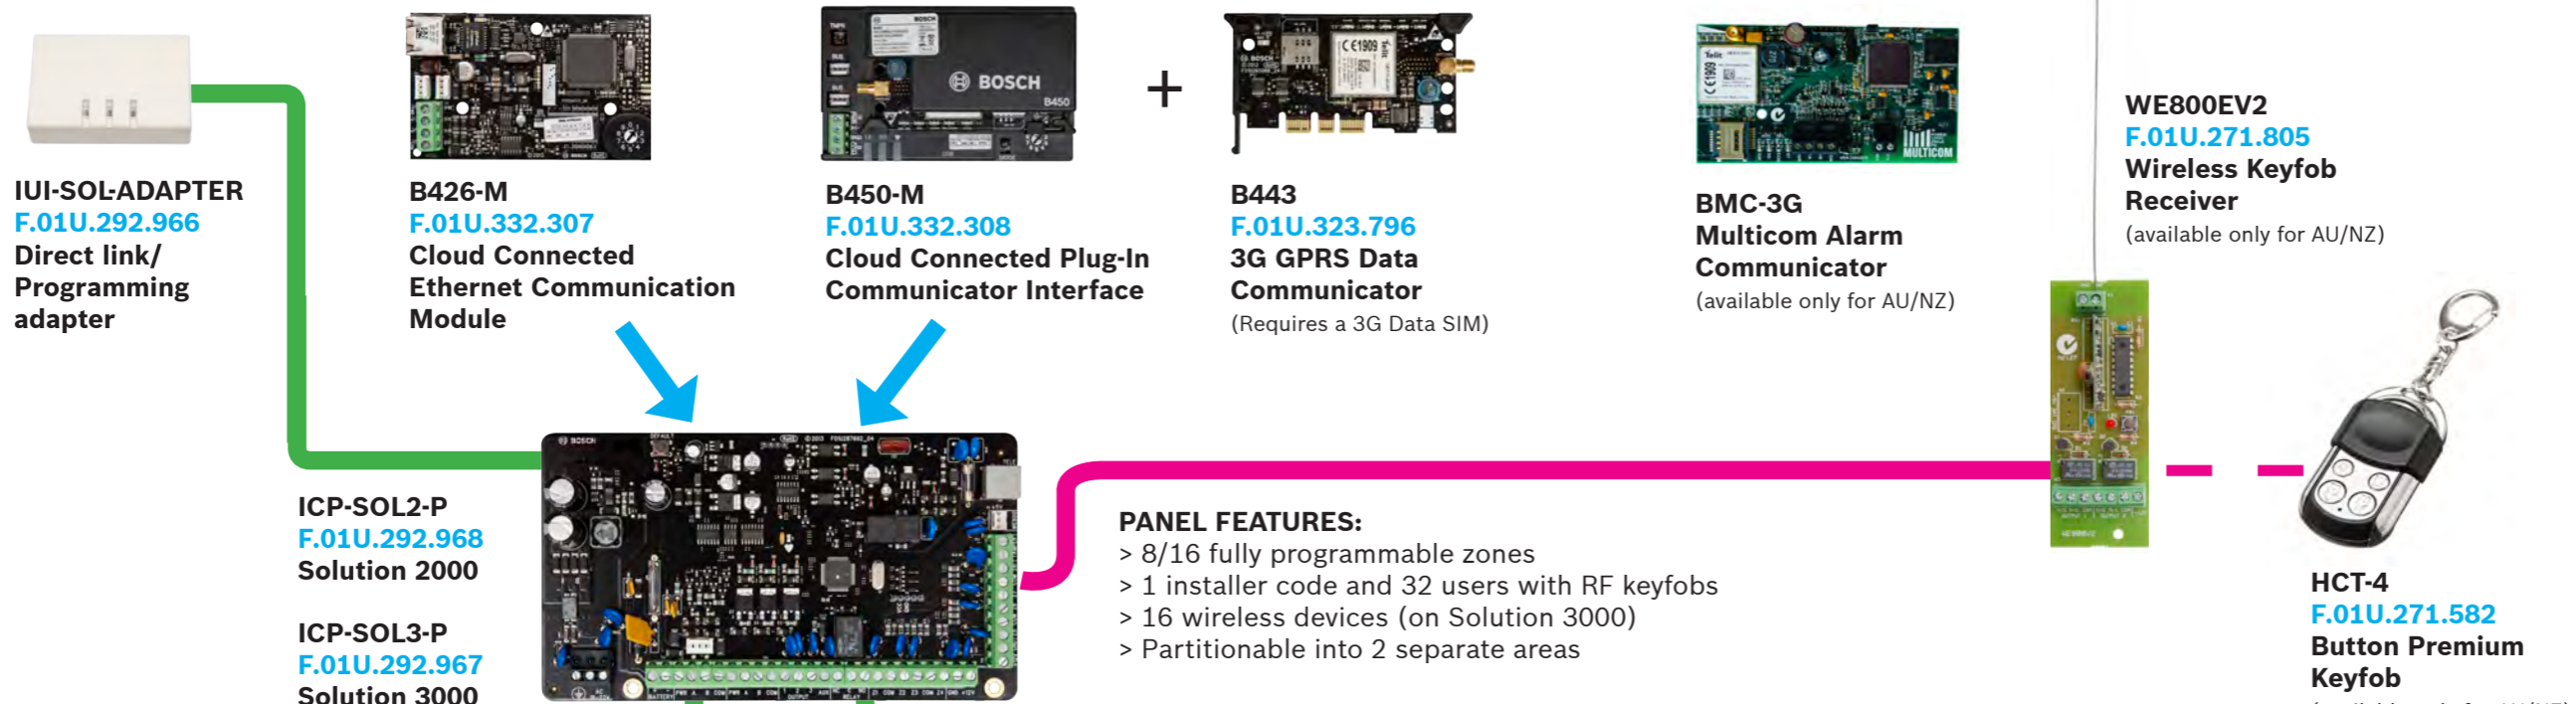

Up to 2 Communications Modules

A-Link Plus Software

Bosch Remote Security Control Plus App

PANEL FEATURES:

- > 8/16 fully programmable zones
- > 1 installer code and 32 users with RF keyfobs
- > 16 wireless devices (on Solution 3000)
- > Partitionable into 2 separate areas

Up to 4 Codepads

Solution 3000 Only