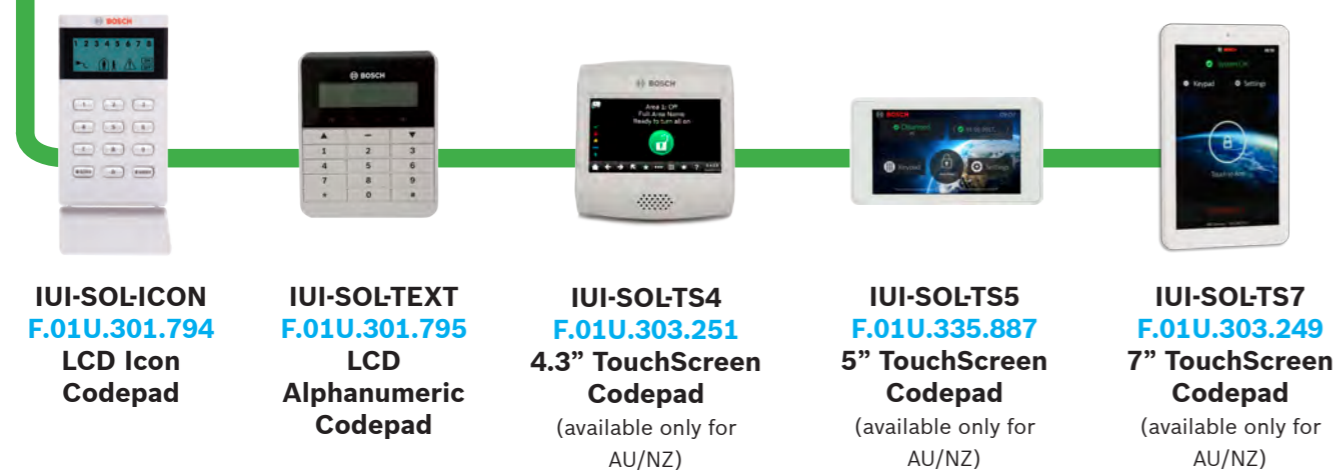

Up to 2 Communications Modules

A-Link Plus Software

Bosch Remote Security Control Plus App

PANEL FEATURES:

- > 8/16 fully programmable zones
- > 1 installer code and 32 users with RF keyfobs
- > 16 wireless devices (on Solution 3000)
- > Partitionable into 2 separate areas

Up to 4 Codepads

Solution 3000 Only